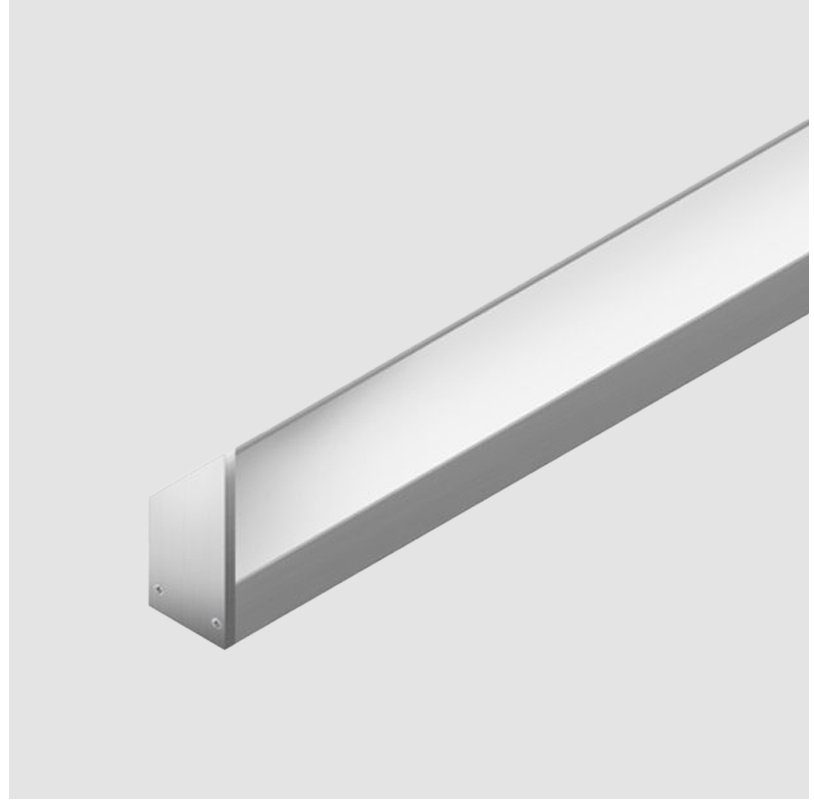

PROJECT
TYPE
SPECIFIER
QUANTITY
DATE

IWASH SURFACE

A1250006-

base number	Color	Lens
	Temperature	Options

1. To build a product code in our configurator select the specify button on the base model # product page
2. To build a manual product code on this datasheet choose from the options listed below in blue font and add the suffix to the base model #

GENERAL

Series: iWash
Brand: Unonovesette
Division: Architectural
Mounting Type: Surface
Mounting Location: Under Cabinet
Subcategory: Profile

PHYSICAL

Shape: Rectangle
Length (mm): 500
Length (in): 19 2/3
Width (mm): 15.5
Width (in): 3/5
Height (mm): 33
Height (in): 1 1/2
Light Distribution: Asymmetric
Weight (kg): 0.175
Weight (lbs): 0.37
Diffuser: Opal / Transparent PMMA
Fixture Finish: ANA
Fixture Material: Extruded Aluminum
Cable Details: 450 mm cable 2x0.5 mm2

ELECTRICAL

Lamp Type: LED
Input Wattage (W): 10
Total Output Wattage (W): 8.9
Dimming: Non-Dimming / Phase Dimming (120Vac only) / 0-10V Dimming
Driver Included: No
Driver Location: Remote
Driver Type: Constant Voltage - 120 / 277Vac
Driver Class: Class 2
Input Voltage (V): 120 - 277
Output Voltage (V): 24

LED

Color Temperature (°K): 2700 / 3000 / 4000
Max. Delivered Lumen (lm): 600
CRI: >85 CRI
Lamp Life (hrs): 100000

OPTICAL

Optic°: 95

RATINGS AND CERTIFICATIONS

Certified By: Certified for North American Standards
IP rating: IP40